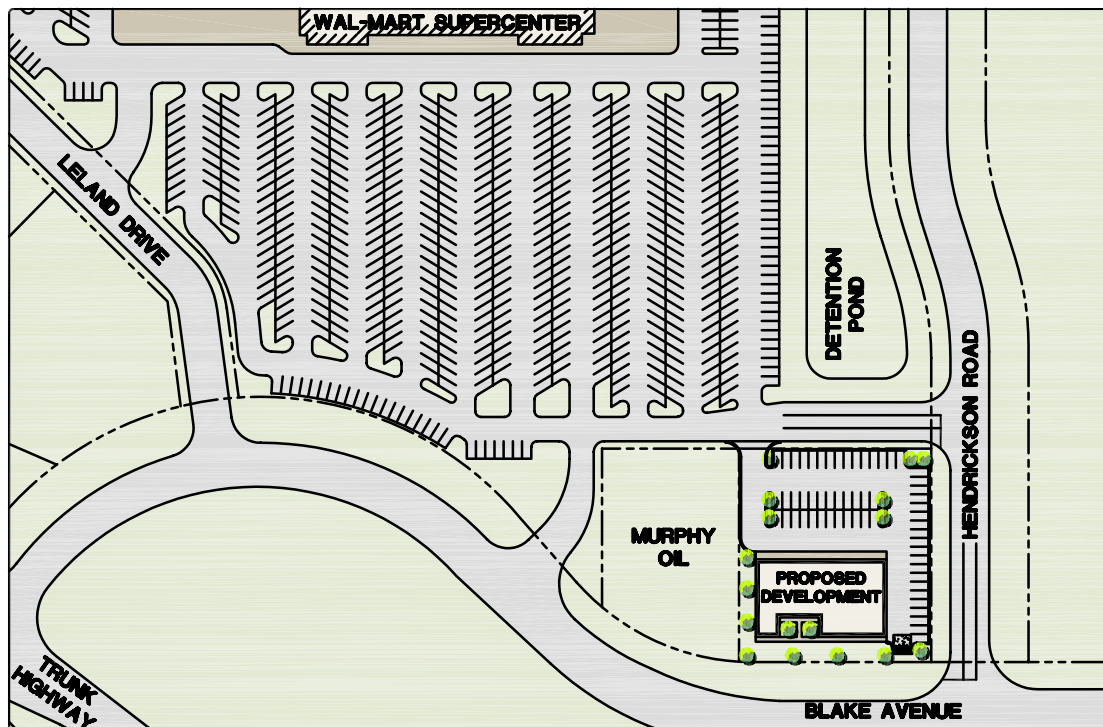

ALBERT LEA, MINNESOTA SHOPPING CENTER, L.L.C.

THE SPECTRA GROUP INC

COMMERCIAL REAL ESTATE

SITE DEVELOPMENT PLAN