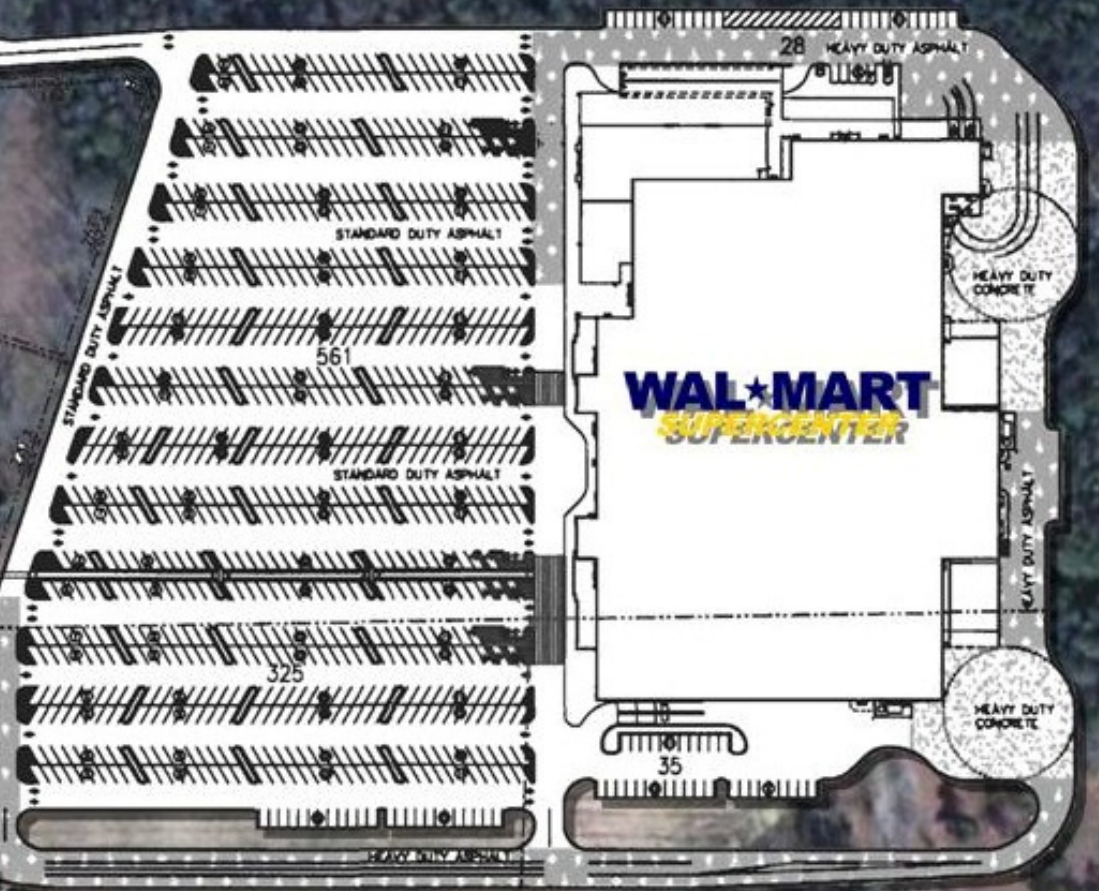

County Road 9 (Old Castleberry Road)

US Highway 31

**OUTLOT #1**  
**+/- 1.08 AC.**

Proposed Shopping Center